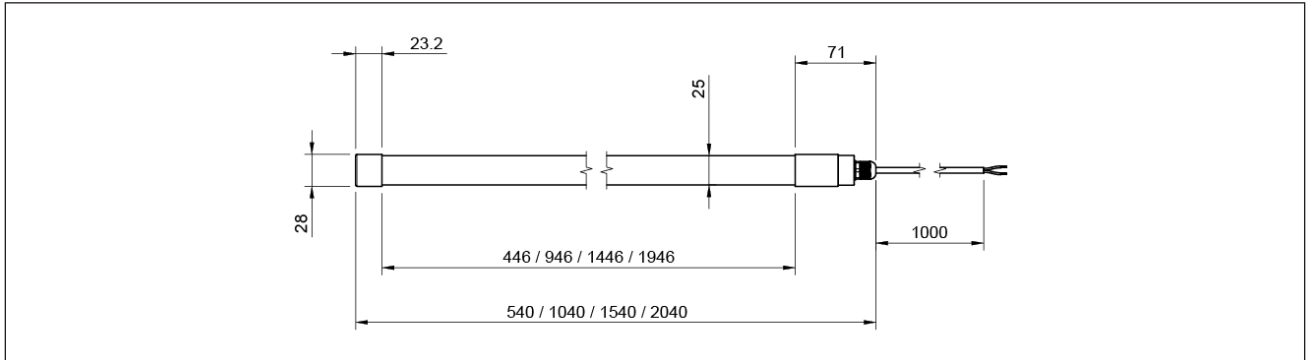

### Photometric Data

LED Chip	Beam Angle	CRI	LEDs/m	Lumens/m	Dimmable
2835	300°	>80	120 LEDs	1295lm/m	Yes

Colour Temperature	CCT/Wavelength	Lumens/m	Length	Light Length	Overall Length
Warm White	3000K	1260lm	500mm	446mm	540mm
Cool White	6000K	1330lm	1000mm	946mm	1040mm
			1500mm	1446mm	1540mm
			2000mm	1946mm	2040mm

### Mechanical Data

IP Rating	Cable Length	Cable	Cable Gauge	Cable Material
IP20	1000mm	Hard Wired	20 AWG	PVC
Diffuser	Diameter	Installation	Operating Temperature	
Opal	Ø25mm	Suspend, Wall Mount, Stand	0°C ~ +40°C	
Lifespan	Energy Rating	Warranty	End Caps	Weight
25,000 hrs	-	3 Years	Black or White	0.4kg (1000mm)

## Dimensions