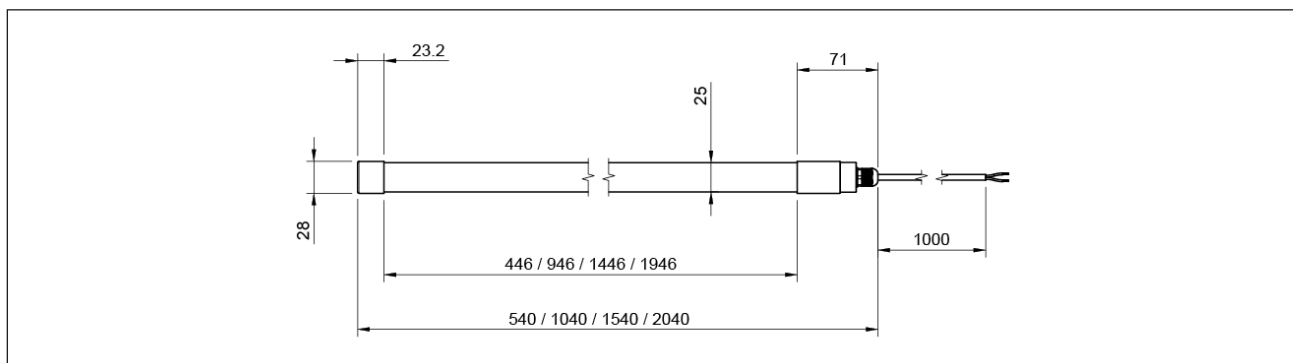

### Photometric Data

LED Chip	Beam Angle	CRI	LEDs/m	Lumens/m	Dimmable
4040	300°	-	120 LEDs	572lm/m	Yes

Colour Temperature	CCT/Wavelength	Lumens/m	Length	Light Length	Overall Length
RGB	RGB	572lm	500mm	446mm	540mm
			1000mm	946mm	1040mm
			1500mm	1446mm	1540mm
			2000mm	1946mm	2040mm

### Mechanical Data

IP Rating	Cable Length	Cable	Cable Gauge	Cable Material
IP20	1000mm	Hard Wired	20 AWG	PVC
Diffuser	Diameter	Installation	Operating Temperature	
Opal	Ø25mm	Suspend, Wall Mount, Stand	0°C ~ +40°C	
Lifespan	Energy Rating	Warranty	End Caps	Weight
25,000 hrs	-	3 Years	Black or White	0.45kg (1000mm)

## Dimensions