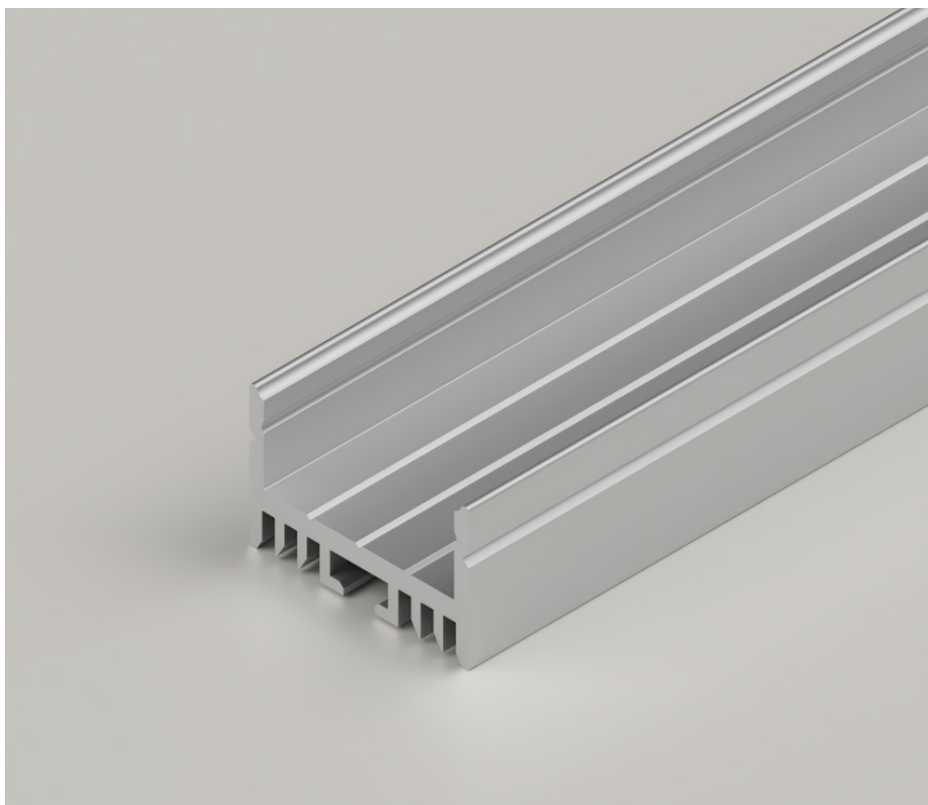

25X16.8MM CHUNKY LED ALUMINIUM CHANNEL, IP20 (2M, 3M AND CUSTOM LENGTHS)

| SKU: CHAN-20168

ULTRA LEDs

 ultraleds.co.uk

 0800 088 3300

 orders@ultraleds.co.uk

FEATURES & BENEFITS

- This aluminium profile is thicker and more robust than our standard profiles, making it ideal for larger commercial and industrial installations. With 20mm internal width it is even capable of housing two of our standard width LED strips side by side.
- These Recessed Flat Aluminium Channels allow for a flush install into grooves or furniture pieces. They also work as a heat sink, which aids the LEDs lifespan as well as slowing down any brightness degradation over time.
- Suitable for both dry and damp locations.
- Available in bespoke lengths.

IP20

SILVER

Anti-Corrosion

UV Resistant

20mm

Tape Width

TECHNICAL INFORMATION

Profile Specifications

	2M	3M
SKU Code	CHAN-20168-2M	CHAN-20168-3M
Length	2000mm	3000mm
External Dims	W 23.5mm x H 15.6mm	W 23.5mm x H 15.6mm
Internal Dims	W 20.4mm x H 8.5mm	W 20.4mm x H 8.5mm
Material	Aluminium	Aluminium
Colour	Silver	Silver
IP Rating	IP20	IP20
Max Tape Width	20mm	20mm