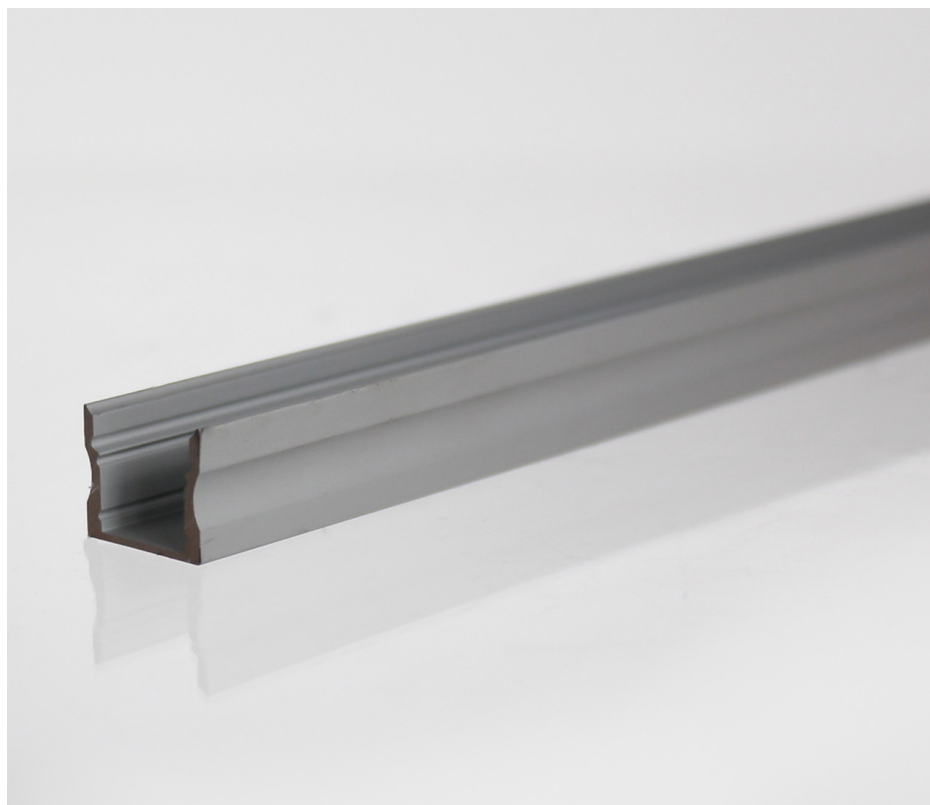

# 17.1X14.5MM EXTRA DEEP LED ALUMINIUM CHANNEL, IP20 (2M, 3M AND CUSTOM LENGTHS)

| SKU: CHAN-171145

ULTRA LEDs

[ultraleds.co.uk](https://ultraleds.co.uk)

0800 088 3300

[orders@ultraleds.co.uk](mailto:orders@ultraleds.co.uk)

## FEATURES & BENEFITS

- This channel is a deeper profile ideal for combatting spotting of individual LEDs. These channels with no trim are suitable for housing and protecting our LED strips. They allow a flush install into grooves or furniture pieces as well as prevent the much unwanted secondary refraction from reflective surfaces.

- They also act as a heat sink for them as well, which in turn will increase the LEDs lifetime as well as slowing down any brightness degradation over time.

- Suitable for both dry and damp locations.

- Available in bespoke lengths.

IP20

SILVER

BLACK

WHITE

12mm

Tape Width