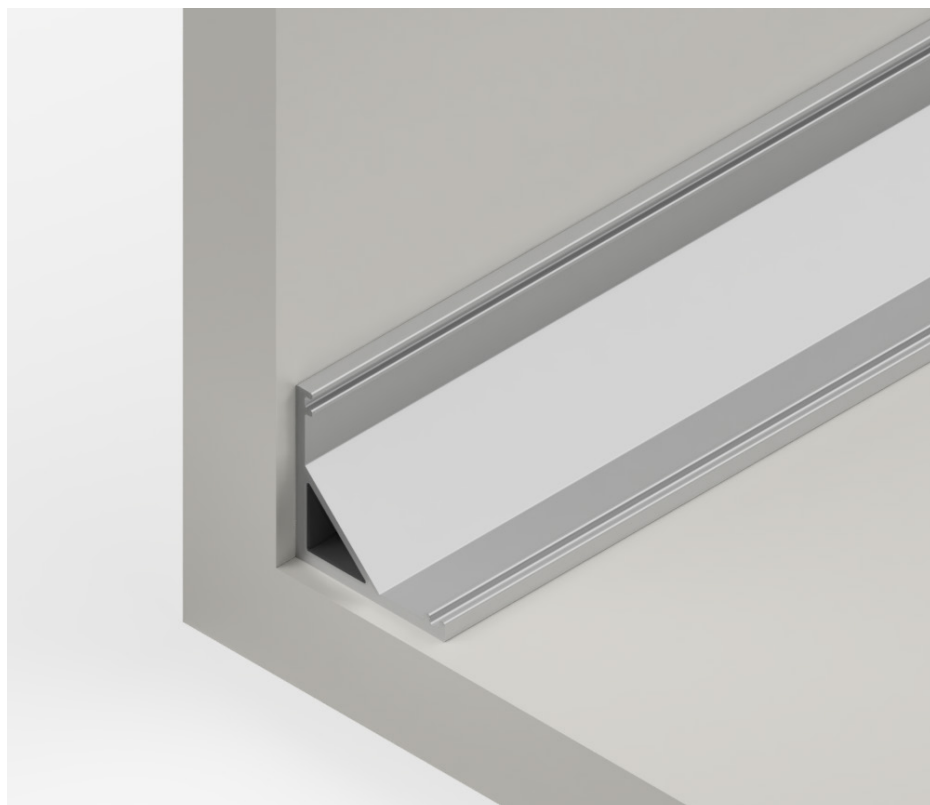

# 16X16MM SMALL CORNER LED ALUMINIUM CHANNEL, IP20 (2M, 3M AND CUSTOM LENGTHS)

| SKU: CHAN-1616

ULTRA LEDs

 [ultraleds.co.uk](http://ultraleds.co.uk)

 0800 088 3300

 [orders@ultraleds.co.uk](mailto:orders@ultraleds.co.uk)

## FEATURES & BENEFITS

- Corner Channel can be used for many applications but is especially useful for placing on 90° edges around kitchens, bathrooms, showrooms and more.
- These Corner Aluminium Channels are designed to be easily installed into tight corners. They also work as a heat sink, which aids the LEDs lifespan as well as slowing down any brightness degradation over time.
- Suitable for both dry and damp locations.
- Available in bespoke lengths.

### Profile Specifications

	2M	3M
SKU Code	CHAN-1616-2M	CHAN-1616-3M
Length	2000mm	3000mm
External Dims	W 16mm x H 16mm	W 16mm x H 16mm
Internal Dims	W 11mm x H 9mm	W 11mm x H 9mm
Material	Aluminium	Aluminium
Colour	Silver, Black, White	Silver, Black, White
IP Rating	IP20	IP20
Max Tape Width	10mm	10mm