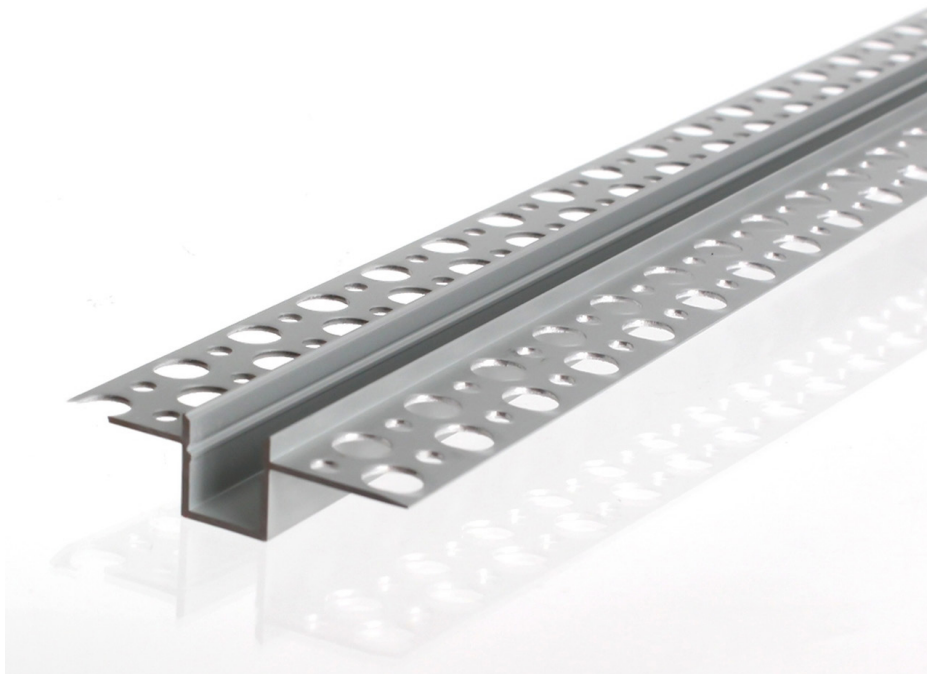

PLASTER-IN SLIM RECESSED LED ALUMINIUM CHANNEL, IP20 (2M, 3M AND CUSTOM LENGTHS)

| SKU: 5213

ULTRA LEDES

 ultraleds.co.uk

 0800 088 3300

 orders@ultraleds.co.uk

FEATURES & BENEFITS

- Our modern Plaster in extrusions - trimless profiles for recessing into plastered walls and ceilings for an incredible seamless diffused light output.
- This innovative product is designed to plaster in to plaster board for an beautiful seamless lighting effect. Available in 2 and 3m lengths or custom metered lengths.
- Simply screw the profile into 10mm drywall and plaster over then add the diffuser.
- Available in bespoke lengths.
- Perfect for indoor and outdoor use.

IP20

SILVER

Anti-Corrosion

UV Resistant

8mm

Tape Width

TECHNICAL INFORMATION

Profile Specifications

	2M	3M
SKU Code	5213-2M	5213-3M
Length	2000mm	3000mm
External Dims	W 52.1mm x H 13.3mm	W 52.1mm x H 13.3mm
Internal Dims	W 9.5mm x H 10mm	W 9.5mm x H 10mm
Material	Aluminium	Aluminium
Colour	Silver	Silver
IP Rating	IP20	IP20
Max Tape Width	8mm	8mm