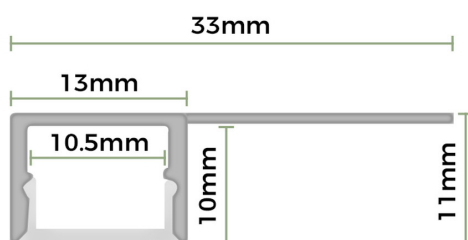

TILE-IN LED ALUMINIUM CHANNEL, IP20 (2M, 3M AND CUSTOM LENGTHS)

| SKU: 3311

TECHNICAL INFORMATION

Profile Specifications

	2M	3M
SKU Code	3311-2M	3311-3M
Length	2000mm	3000mm
External Dims	W 33mm x H 11mm	W 33mm x H 11mm
Internal Dims	W 10.5mm x H 9mm	W 10.5mm x H 9mm
Material	Aluminium	Aluminium
Colour	Silver	Silver
IP Rating	IP20	IP20
Max Tape Width	10mm	10mm

- ultraleds.co.uk
- 0800 088 3300
- orders@ultraleds.co.uk

FEATURES & BENEFITS

- Tile-in aluminium profile allows you to create stunning modern lighting, suitable for bathrooms, kitchens, and any tiled area.
- The end effect will be a stunning light which is seamlessly integrated with your bathroom/kitchen.
- We recommend using No Spotting tape to ensure you get the best light output.
- Due to the unique edge rim you can place standard depth tiles up to 10mm width on top and seal the edges as you would do normally when tiling.
- Available in bespoke lengths.
- Perfect for indoor and outdoor use.