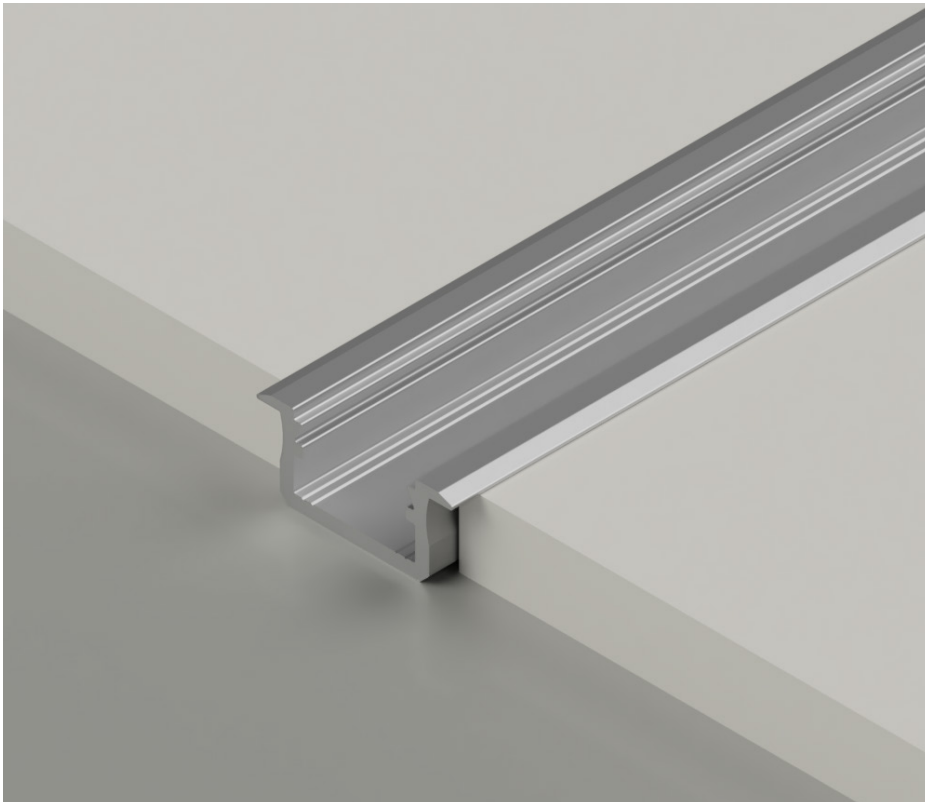

21X9.3MM STANDARD TRIM LED ALUMINIUM CHANNEL, IP20 (2M, 3M AND CUSTOM LENGTHS)

| SKU: 2193

ULTRA LEDs

 ultraleds.co.uk

 0800 088 3300

 orders@ultraleds.co.uk

FEATURES & BENEFITS

- Ideal for intricate design solutions, our aluminium channel is suitable for housing tapes of 12mm width and below. The 2.5mm trim channel can be recessed into furniture pieces for a flush finish.
- These channels can help to create sleek and completely bespoke LED strip lighting installations and each is available with either an opal, semi-clear or clear diffuser
- Suitable for both dry and damp locations.
- Available in bespoke lengths.

TECHNICAL INFORMATION

Profile Specifications

	2M	3M
SKU Code	2193-2M	2193-3M
Length	2000mm	3000mm
External Dims	W 21mm x H 9.5mm	W 21mm x H 9.5mm
Internal Dims	W 13mm x H 6.7mm	W 13mm x H 6.7mm
Material	Aluminium	Aluminium
Colour	Silver, Black, White	Silver, Black, White
IP Rating	IP20	IP20
Max Tape Width	12mm	12mm