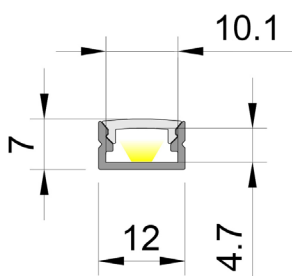

### Profile Specifications

	2M	3M
SKU Code	1207-2M	1207-3M
Length	2000mm	3000mm
External Dims	W 12mm x H 7mm	W 12mm x H 7mm
Internal Dims	W 10.1mm x H 4.7mm	W 10.1mm x H 4.7mm
Material	Aluminium	Aluminium
Colour	Silver, Black, White	Silver, Black, White
IP Rating	IP20	IP20
Max Tape Width	10mm	10mm