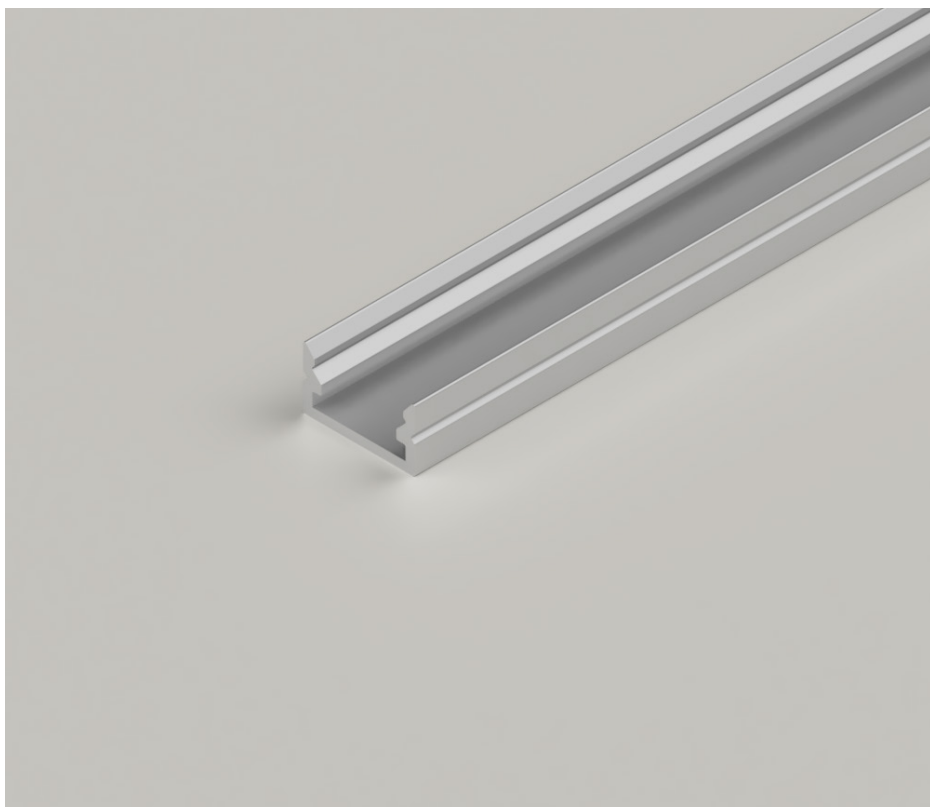

# 12X7MM MINI LED ALUMINIUM CHANNEL, IP20 (2M, 3M AND CUSTOM LENGTHS)

| SKU: 1207

### Profile Specifications

	2M	3M
SKU Code	1207-2M	1207-3M
Length	2000mm	3000mm
External Dims	W 12mm x H 7mm	W 12mm x H 7mm
Internal Dims	W 10.1mm x H 4.7mm	W 10.1mm x H 4.7mm
Material	Aluminium	Aluminium
Colour	Silver, Black, White	Silver, Black, White
IP Rating	IP20	IP20
Max Tape Width	10mm	10mm

## FEATURES & BENEFITS

- Ideal for intricate design solutions, our mini aluminium channel is suitable for housing tapes of 8mm width and below. The Flat aluminium channels can be recessed furniture pieces for a flush finish.
- These channels can help to create sleek and completely bespoke LED strip lighting installations and each is available with either an opal, semi-clear or clear diffuser
- Suitable for both dry and damp locations.
- Available in bespoke lengths.